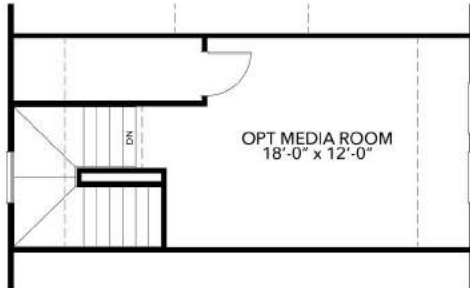

THE WRIGHT

2,058 SQ. FT.

3 BEDROOMS

2.5 BATHS

*Shown Optional Metal Roof

ELEVATION A

*Shown Optional Metal Roof

ELEVATION B

ELEVATION C

THE WRIGHT

2,058 SQ. FT.

3 BEDROOMS

2.5 BATHS

FIRST FLOOR

B FIRST FLOOR

C FIRST FLOOR