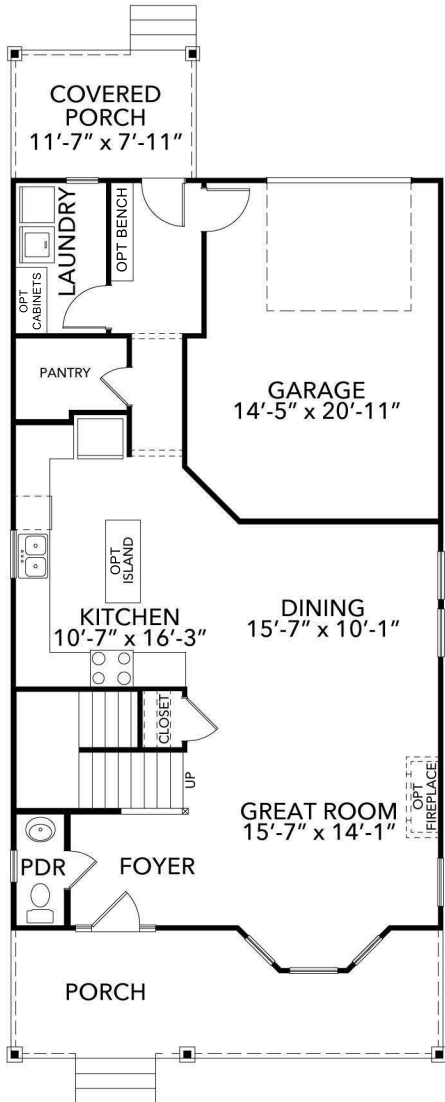

THE LAVERY

2270 SQ. FT.

4 BEDROOMS

2.5 BATHS

*Shown Optional Metal Roof

ELEVATION A

*Shown Optional Metal Roof

ELEVATION B

*Shown Optional Metal Roof

ELEVATION C

A FIRST FLOOR

A SECOND FLOOR

B SECOND FLOOR

B FIRST FLOOR

C SECOND FLOOR

C FIRST FLOOR

OPT THIRD FLOOR